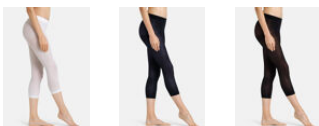

1000

SOAP_CO

36/38 → 44/46

5999

SOAP_CO

36/38 → 44/46

9999

SOAP_CO

36/38 → 44/46

CHILDREN

originals

BAS

S23009 Junior originals sustainable Tights 40 DEN 1p - UVP 6,99 EUR / 1 pairs

Fine, Kids

90% Polyamid (Q-NOVA®) 10% Elasthan (Lycra)