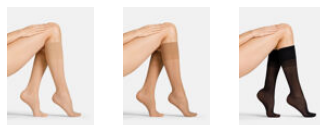

0103 SOAP_NEW ONE SIZE → ONE SIZE	0109 SOAP_NEW ONE SIZE → ONE SIZE	9999 SOAP_NEW ONE SIZE → ONE SIZE

1108200 Basic everyday Socks 20 DEN 2p - UVP 7,99 EUR / 2 pairs

Fine

88% Polyamid 12% Elasthan