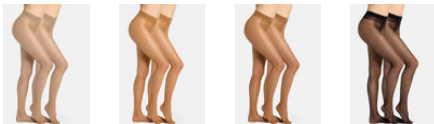

WOMEN

originals

BAS

S22802000 Online Women originals organic Kneehighs 4p - UVP 25,99 EUR / 4 pairs

80% Baumwolle (organic) 17% Polyamid (recycled) 3% Elasthan

9800 NOS_NEW
35/38 → 39/42

9999 NOS_NEW
35/38 → 39/42

S23003004 Online Women originals Tights 80 DEN 2p - UVP 23,99 EUR / 2 pairs

92% Polyamid (Q-NOVA®) 8% Elasthan

0005 NOS_CO
36/38 → 44/46

S29010000 Online Women originals sust. Leggings 80 DEN 2p - UVP 23,99 EUR / 2 pairs

92% Polyamid (Q-NOVA®) 8% Elasthan

9999 NOS_CO
36/38 → 44/46

S23008000 Online Women originals sust. Tights 40 DEN 2p - UVP 19,99 EUR / 2 pairs

85% Polyamid (Q-NOVA®) 15% Elasthan (Lycra)

9999 NOS_CO
36/38 → 44/46

S29008000 Online Women originals sust. Leggings 40 DEN 2p - UVP 19,99 EUR / 2 pairs

85% Polyamid (Q-NOVA®) 15% Elasthan (Lycra)

9999 NOS_CO
36/38 → 44/46

SEA

S23200000 Online Women originals sustainable Tights 20DEN 2p - UVP 19,99 EUR / 2 pairs

90% Polyamid (Q-NOVA®) 10% Elasthan (Lycra)

0103 SOAP_NEW
36/38 → 44/46

0105 SOAP_NEW
36/38 → 44/46

0109 SOAP_NEW
36/38 → 44/46

9999 SOAP_NEW
36/38 → 44/46