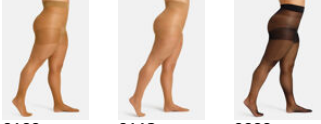

WOMEN

fine curvy

SEA

1138004 Women Curvy Tights 20DEN 1p - UVP 15,95 EUR / 1 pairs

74% Polyamid 26% Elasthan

0109 NOS_CO 44/46 → 60/62
0112 NOS_CO 44/46 → 60/62
9999 NOS_CO 44/46 → 60/62