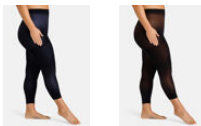

85% Polyamid 15% Elasthan

**5999** NOS_CO 44/46 → 60/62
9999 NOS_CO 44/46 → 60/62

WOMEN

fine curvy

SEA

1198002 Women Curvy Leggings 60DEN 1p - UVP 16,95 EUR / 1 pairs

85% Polyamid 15% Elasthan

5999
NOS_CO
44/46 → 60/62