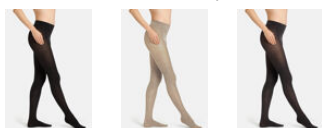

9800
SOAP_CO
35/38 → 39/42

9999
SOAP_CO
35/38 → 39/42

comfort

BAS

002006000 Online Women comfort soft cotton Tights 2p - UVP 19,99 EUR / 2 pairs

69% Baumwolle 29% Polyamid 2% Elasthan

0005
NOS_CO
36/38 → 48/50