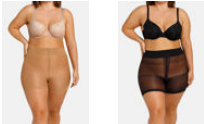

0112 NOS_CO 44/46 → 60/62
9999 NOS_CO 44/46 → 60/62

1138006 Women Curvy Tights 60DEN 1p - UVP 16,95 EUR / 1 pairs

85% Polyamid 15% Elasthan