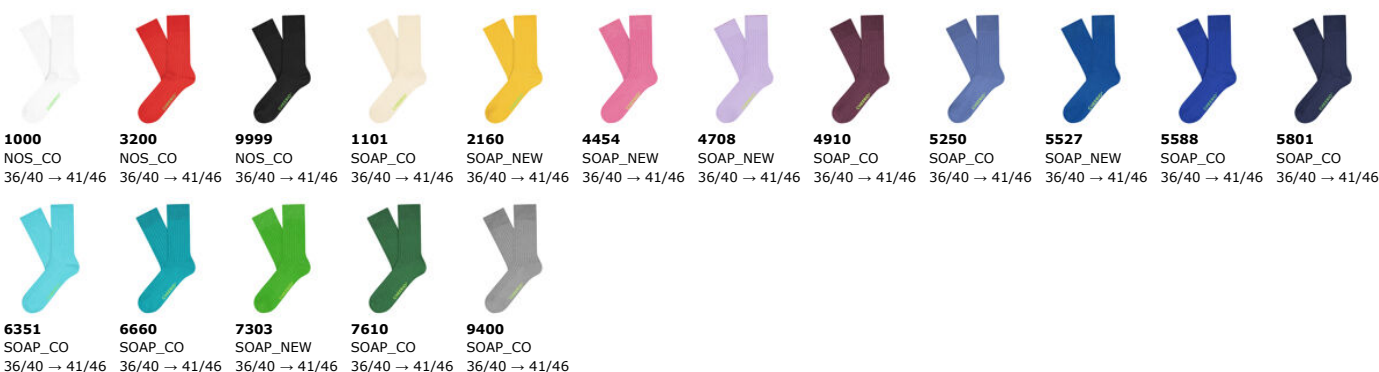

CH605021 Unisex TENNIS TYPE Socks 2p - UVP 9,95 EUR / 2 pairs

80% Baumwolle 17% Polyamid 3% Elasthan