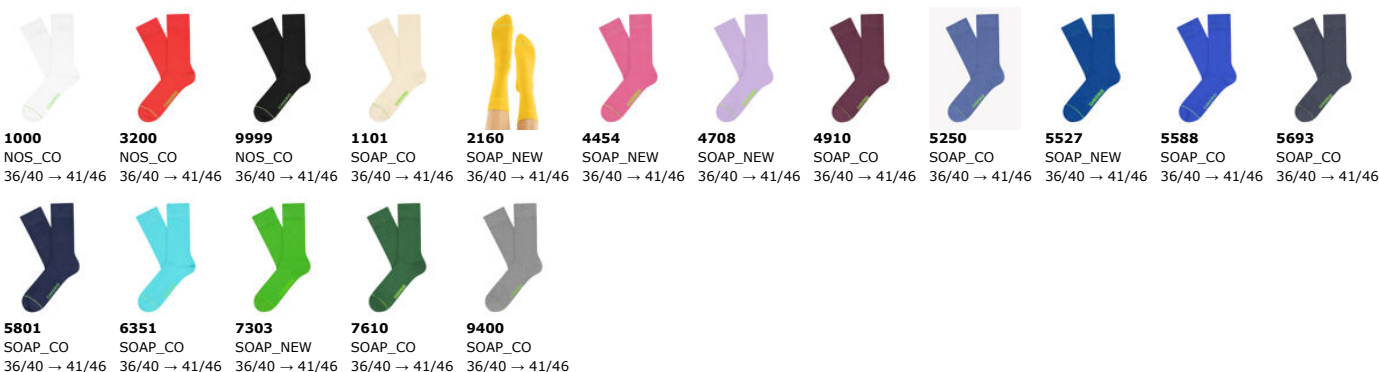

ONSKINERY

THE EXPERTS IN BODY & LEGWEAR

Cheerio* Spring/Summer 2023

UNISEX

casual

SEA

CH605010 Unisex BEST FRIEND Socks 2p - UVP 9,95 EUR / 2 pairs

80% Baumwolle 17% Polyamid 3% Elasthan