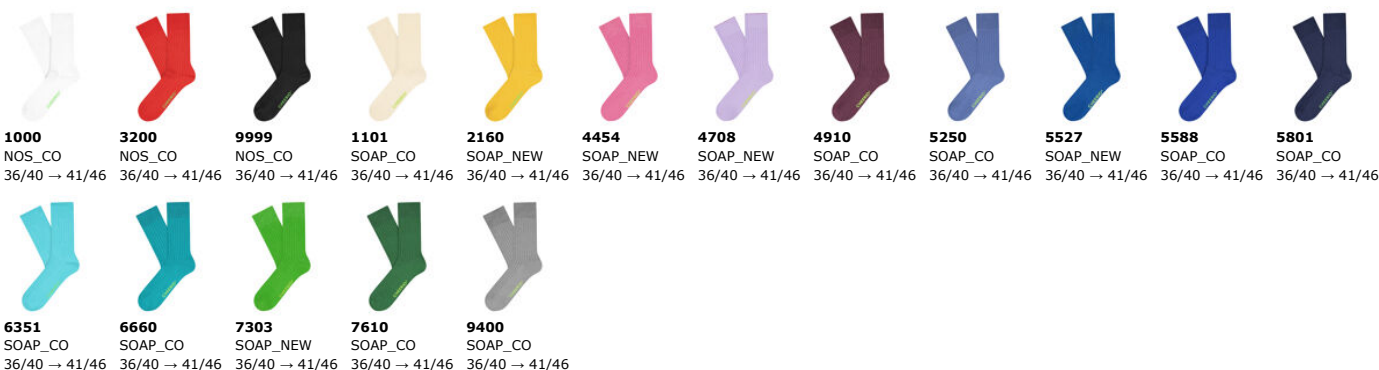

CH605021 Unisex TENNIS TYPE Socks 2p - UVP 9,95 EUR / 2 pairs

80% Baumwolle 17% Polyamid 3% Elasthan