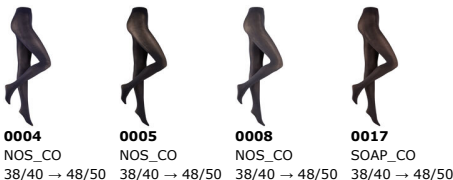

0004 NOS_CO 38/40 → 48/50
0005 NOS_CO 38/40 → 48/50
0008 NOS_CO 38/40 → 48/50
0017 SOAP_CO 38/40 → 48/50

00008219 Women 3D premium True Matt Socks 40 DEN 1p - 6,95 EUR / 1 pairs

89% Polyamid 11% Elasthan