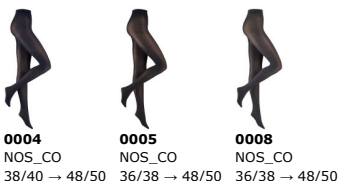

**00008219** Women 3D premium True Matt Socks 40 DEN 1p - 6,95 EUR / 1 pairs

89% Polyamid 11% Elasthan

**0004** SOAP\_CO 35/38 → 39/42  
**0005** SOAP\_CO 35/38 → 39/42  
**0008** SOAP\_CO 35/38 → 39/42

**00008204** Women 3D premium Tights 60 DEN 2p - 13,95 EUR / 2 pairs

94% Polyamid 6% Elasthan

**0004** NOS\_CO 38/40 → 48/50  
**0005** NOS\_CO 36/38 → 48/50  
**0008** NOS\_CO 36/38 → 48/50

**00008205** Women 3D premium Leggings 60 DEN 2p - 13,95 EUR / 2 pairs