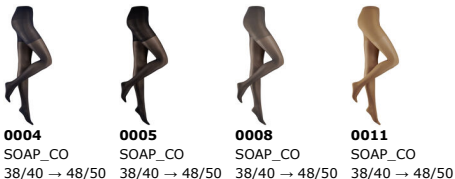

000008107 Women Compression & Active Tights 80 DEN 1p - 19,95 EUR / 1 pairs

78% Polyamid 22% Elasthan