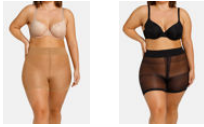

1198001 Women Curvy Panty 40DEN 2p - 19,95 EUR / 2 pairs

74% Polyamid 26% Elasthan

0112

SOAP_CO

44/46 → 60/62

9999

SOAP_CO

44/46 → 60/62