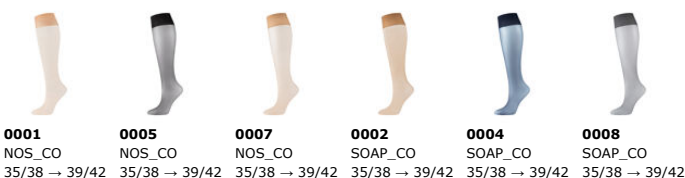

0001 NOS_CO 35/38 → 39/42
0005 NOS_CO 35/38 → 39/42
0007 NOS_CO 35/38 → 39/42
0002 SOAP_CO 35/38 → 39/42
0004 SOAP_CO 35/38 → 39/42
0008 SOAP_CO 35/38 → 39/42

00008217 Women True Matt Tights 40 DEN 1p - 11,95 EUR / 1 pairs

89% Polyamid 11% Elasthan