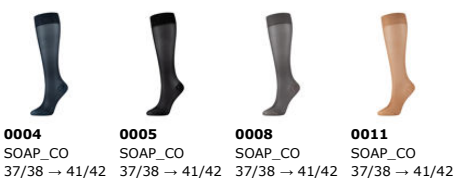

000008108 Women Compression & Active Knee-Highs 80 DEN 1p - 9,95 EUR / 1 pairs

78% Polyamid 22% Elasthan