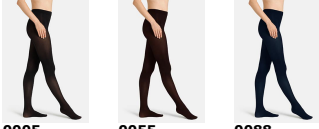

essentials

BAS

S23003 Women essentials Tights 80 DEN 1p - 9,95 EUR / 1 pairs

84% Polyamid 16% Elasthan

0005

NOS_CO

36/38 → 44/46

0055

SOAP_CO

36/38 → 44/46

0088

SOAP_CO

36/38 → 44/46

S25110 Women essentials Ballerina Footies 2p - 8,95 EUR / 2 pairs

75% Baumwolle 23% Polyamid 2% Elasthan

0001

NOS_CO

35/38 → 43/46

0005

NOS_CO

35/38 → 43/46

0018

NOS_CO

35/38 → 43/46