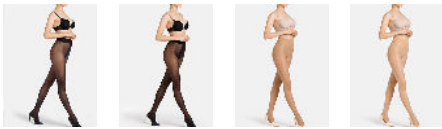

000008100 Women Active Tights 40 DEN 1p - 12,95 EUR / 1 pairs

83% Polyamid 17% Elasthan

0004 NOS_CO ONE SIZE → 48/50	0005 NOS_CO ONE SIZE → 48/50	0011 NOS_CO ONE SIZE → 48/50	0001 SOAP_OUT ONE SIZE → 48/50