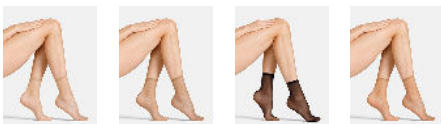

0001 SOAP_CO 35/38 → 39/42
0002 SOAP_CO 35/38 → 39/42
0005 SOAP_CO 35/38 → 39/42
0011 SOAP_CO 35/38 → 39/42