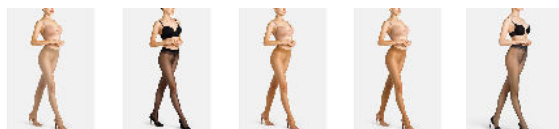

fine everyday matt

BAS

000008200 Women everyday Tights 20 DEN 2p - 9,95 EUR / 2 pairs

90% Polyamid 10% Elasthan

0001 NOS_CO 36/38 → 48/50
0005 NOS_CO 36/38 → 48/50
0011 NOS_CO 36/38 → 48/50
0002 SOAP_CO 38/40 → 48/50
0008 SOAP_CO 36/38 → 48/50

000008202 Women everyday Knee-Highs 20 DEN 2p - 6,95 EUR / 2 pairs

88% Polyamid 12% Elasthan