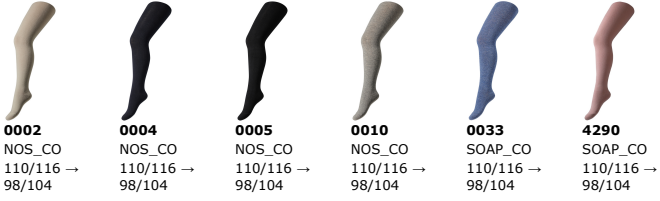

ca-soft

CHILDREN BAS

000003101 Children Basic organic cotton Tights 1p - 6,95 EUR / 1 pairs 5

75 % Baumwolle 22 % Polyamid 3 % Elasthan

0002 NOS_CO 110/116 → 98/104	0004 NOS_CO 110/116 → 98/104	0005 NOS_CO 110/116 → 98/104	0010 NOS_CO 110/116 → 98/104	0033 SOAP_CO 110/116 → 98/104	4290 SOAP_CO 110/116 → 98/104

1116007 Children organic cotton quarter 3p - 6,95 EUR / 3 pairs 5

66 % Baumwolle 33 % Polyamid 1 % Elasthan

1000 SOAP_NEW 23/26 → 39/42	5241 SOAP_NEW 23/26 → 39/42	9200 SOAP_NEW 23/26 → 39/42

1106051 Children organic cotton socks 2p - 5,95 EUR / 2 pairs 6

72 % Baumwolle 27 % Polyamid 1 % Elasthan

2060 SOAP_NEW 23/26 → 35/38	4160 SOAP_NEW 23/26 → 35/38	5241 SOAP_NEW 23/26 → 35/38	5801 SOAP_NEW 23/26 → 35/38

1116008 Children organic cotton quarter 3p - 6,95 EUR / 3 pairs 7

68 % Baumwolle 31 % Polyamid 1 % Elasthan

2060 SOAP_NEW 23/26 → 39/42	4160 SOAP_NEW 23/26 → 39/42	5241 SOAP_NEW 23/26 → 39/42

1106052 Children organic cotton socks 2p - 5,95 EUR / 2 pairs 9

77% Baumwolle 22% Polyamid 1% Elasthan

5801 SOAP_NEW 27/30 → 39/42	8200 SOAP_NEW 27/30 → 39/42	9200 SOAP_NEW 27/30 → 39/42	9999 SOAP_NEW 27/30 → 39/42